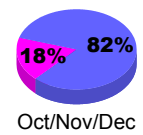

Membership Results 2008-2009

Membership 2007-2008

Month	Net Memb Goal	Actual New Memb	Actual Dropped Memb	Gain/Loss of Memb	Gain/Loss of Memb
Jul/Aug/Sep	-20	16	-39	-23	-20
Oct/Nov/Dec	7	15	-45	-30	-5
Jan/Feb/Mar	9	43	-20	23	9
Apr/May/June	4	31	-63	-32	-35
Totals	0	105	-167	-62	-51

Membership Results 2008-2009

Goal, New, Dropped, Gain/Loss

Comparison of Membership Gain/Loss

Current Year Compared to the Previous Year

Gender Comparison 2008-2009

Male

Female