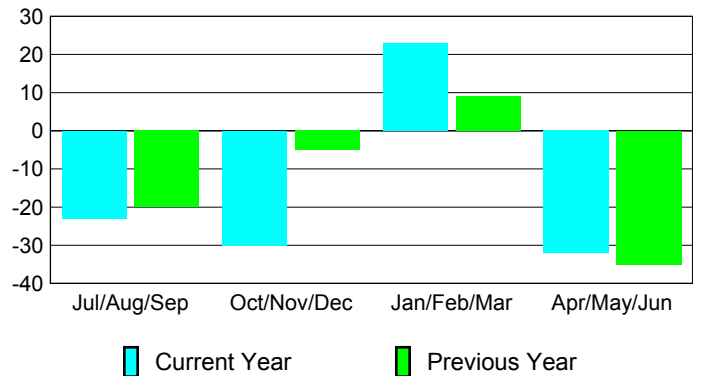

Membership Results 2008-2009

Membership 2007-2008

Month	Net Memb Goal	Actual New Memb	Actual Dropped Memb	Gain/Loss of Memb	Gain/Loss of Memb
Jul/Aug/Sep	-20	16	-39	-23	-20
Oct/Nov/Dec	7	15	-45	-30	-5
Jan/Feb/Mar	9	43	-20	23	9
Apr/May/June	4	31	-63	-32	-35
Totals	0	105	-167	-62	-51

Membership Results 2008-2009

Goal, New, Dropped, Gain/Loss

Comparison of Membership Gain/Loss

Current Year Compared to the Previous Year

Gender Comparison 2008-2009

Male

Female