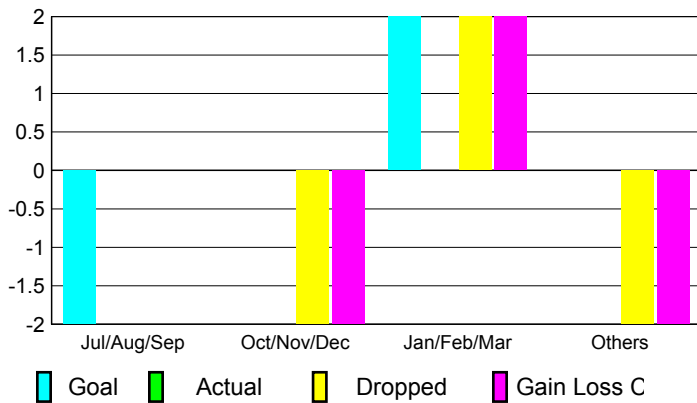

2008-2009 GMT Quarterly Report for District (or Undistricted) **District 101 A**

GMT: **JON BJARNI THORSTEINSSO**

Location: **SWEDEN**

GMT CA: **4**

CLUBS

Club Results 2008-2009

Clubs 2007-2008

Month	New Club Goal	Actual New Clubs	Actual Dropped Clubs	Gain/Loss of Clubs	Gain/Loss of Clubs
Jul/Aug/Sep	-2	0	0	0	0
Oct/Nov/Dec	0	0	-2	-2	0
Jan/Feb/Mar	2	0	2	2	0
Apr/May/June	0	0	-2	-2	0
Totals	0	0	-2	-2	0

Club Results 2008-2009

Goal, New, Dropped, Gain/Loss

Comparison of Club Gain/Loss

Current Year Compared to the Previous Year

YTD Status Quo Clubs 2008-2009

Status Quo Clubs Compared to Status Quo Members

MEMBERSHIP

Membership Results 2008-2009

Membership 2007-2008

Month	Net Memb Goal	Actual New Memb	Actual Dropped Memb	Gain/Loss of Memb	Gain/Loss of Memb
Jul/Aug/Sep	-20	16	-39	-23	-20
Oct/Nov/Dec	7	15	-45	-30	-5
Jan/Feb/Mar	9	43	-20	23	9
Apr/May/June	4	31	-63	-32	-35
Totals	0	105	-167	-62	-51