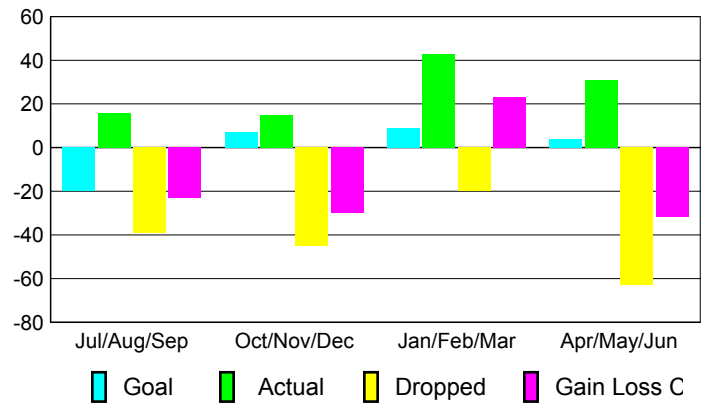

Membership Results 2008-2009

Goal, New, Dropped, Gain/Loss

Comparison of Membership Gain/Loss

Current Year Compared to the Previous Year